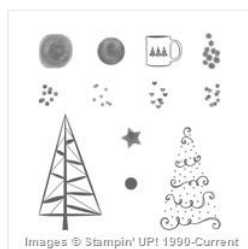

Supply List

Place Order
cinruss@comcast.net
www.stampbystampcreations.com

[Twinkle Trees
Photopolymer
Stamp Set -
142173](#)

Price: \$16.00

[Emerald Envy 8-
1/2" X 11"
Cardstock -
141415](#)

Price: \$8.00

[Real Red 8-1/2" X
11" Cardstock -
102482](#)

Price: \$14.00

[Whisper White 8-
1/2" X 11"
Cardstock -
100730](#)

Price: \$9.75

[Emerald Envy
Classic Stampin'
Pad - 141396](#)

Price: \$6.50

[Real Red Classic
Stampin' Pad -
126949](#)

Price: \$6.50

[Emerald Envy
Solid Baker's
Twine - 141686](#)