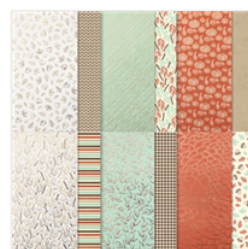

Price: \$47.50

[Gold Cards & Envelopes - 153532](#)

Price: \$10.00

[Brushed Metallic Cardstock - 153524](#)

Price: \$15.00

[Gilded Autumn Specialty Designer Series Paper - 153520](#)

Price: \$15.00

[Mint Macaron Classic Stampin' Pad - 147106](#)