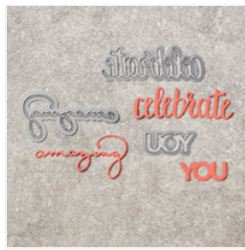

Supply List

Kim Jolley
417-396-5488

stampinartfully@gmail.com
www.stampinartfully.com

[Amazing You
Clear-Mount
Stamp Set -
147215](#)

Price: \$0.00

[Celebrate You
Thinlit Dies -
146840](#)

Price: \$23.00

[Stitched Shapes
Dies - 145372](#)