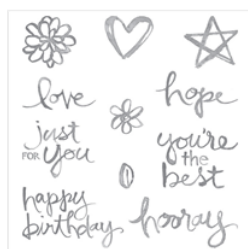

Supply List

Claudia Perry
706-587-4824

astampingteddy@gmail.com
<http://stampingincolumbusga.blogspot.com/>

[Watercolor Words
Photopolymer
Stamp Set -
138702](#)

Price: \$26.00

[Melon Mambo 8-
1/2" X 11"
Cardstock -
115320](#)