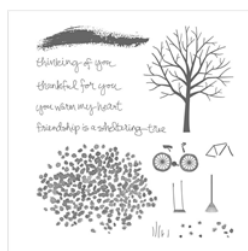

Supply List

Pat Martin

stampinpat@juno.com

www.stampinpat.stampinup.net

[Sheltering Tree
Photopolymer
Stamp Set -
137163](#)

Price: \$25.00

[Whisper White 8-
1/2" X 11"
Cardstock -
100730](#)

Price: \$9.75