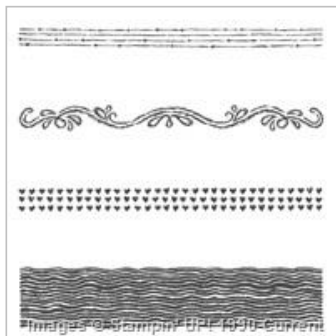

[Chalk Lines](#)
Photopolymer Stamp

Set

135005

$16.00