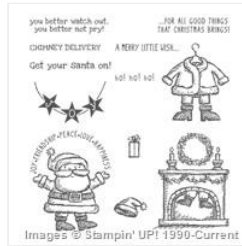

[Crushed Curry
Baker's Twine -
134586](#)

Price: \$4.00

[Stacked With Love
Designer Series
Paper Stack -
137779](#)

Price: \$8.50

[Get Your Santa On
Photopolymer
Stamp Set -
135761](#)

Price: \$19.95

[Stampin'
Dimensionals -
104430](#)