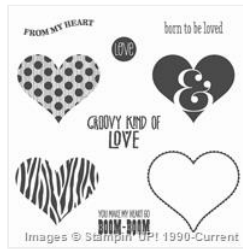

# Supply List

Place Order  
[sabradcreations@gmail.com](mailto:sabradcreations@gmail.com)

Images © Stampin' UP! 1990-Current

[Polka Dot Tag A  
Bag Gift Bags -  
135503](#)

Price: \$4.95

[Simply Scored  
Scoring Tool -  
122334](#)

Price: \$51.00

Images © Stampin' UP! 1990-Current

[Groovy Love  
Clear-Mount  
Stamp Set -  
134246](#)

Price: \$22.00

[Clear Block Bundle  
- 118491](#)

Price: \$110.25

Images © Stampin' UP! 1990-Current

[Strawberry Slush  
Classic Stampin'  
Pad - 131178](#)