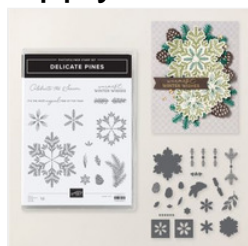

How to Make a Cute Snowflake Candy Box!

Supply List

Angie Pyjas

817-975-3141

stampingwithmore@gmail.com

<http://www.stampingwithmore.com>

[Delicate Pines Bundle (English) - 166074](#)

Price: $56.50