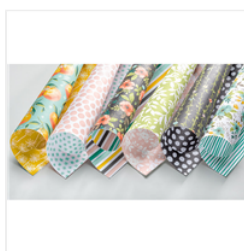

Supply List

Janis Lewis

akiscold@outlook.com
janislewis.stampinup.net

[Tranquil Tulips
Photopolymer
Stamp Set -
143767](#)

Price: \$10.00

[Bella & Friends
Clear-Mount
Stamp Sets -
141870](#)

Price: \$20.00

[Whole Lot Of
Lovely Designer
Series Paper -
144110](#)