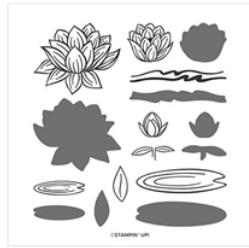

Price: \$41.00

Supply List

Place Order
jbpicard@shaw.ca

Fluid 100
Watercolor Paper -
149612

Price: \$12.25

Lovely Lily Pad
Photopolymer
Stamp Set -
152288

Price: \$0.00

Lily Pad Dies -
152315