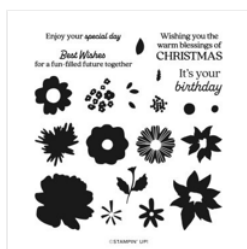

Supply List

Tammy Fite
505.440.4936

stampwithtammy@gmail.com
<http://tammyfite.stampinup.net>

[Modern Garden
Photopolymer
Stamp Set
\(English\) - 162228](#)

Price: \$24.00

[Gold Celebrations
12" X 12" \(30.5 X
30.5 Cm\) Specialty
Designer Series
Paper - 161745](#)