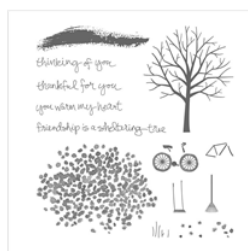

Supply List

Place Order
slincoln0203@yahoo.com

[Sheltering Tree
Photopolymer
Stamp Set -
137163](#)

Price: $25.00