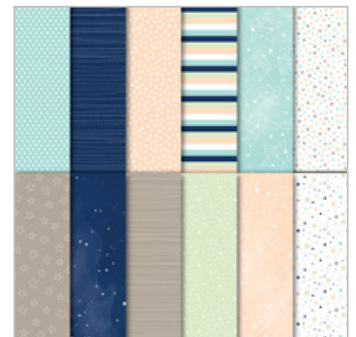

Twinkle Twinkle
Designer Series

Paper

146284

$11.00