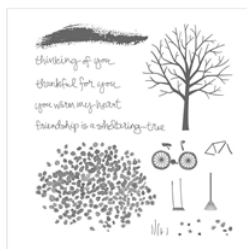

Supply List

Place Order

kitzelman@optusnet.com.au

<http://www.stampinup.com/ECWeb/default.aspx&dbwsdemoid=4010076>

[Sheltering Tree
Photopolymer
Stamp Set -
137163](#)

Price: \$43.00

[Layered Letters
Alphabet
Photopolymer
Stamp - 138692](#)