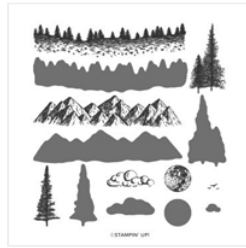

Supply List

Place Order

kthomas309@zoominternet.net

[Mountain Air Bundle \(En\) - 153820](#)

Price: \$50.25

[Mountain Air Photopolymer Stamp Set \(En\) - 151610](#)

Price: \$20.00

[Majestic Mountain Dies - 151608](#)