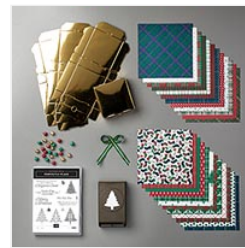

Supply List

Gloria Plunkett
770-363-6539

designzbygloria@gmail.com
www.designzbygloria.com

[Greatest Part Of Christmas Host Cling Stamp Set \(En\) - 150554](#)

Price: \$13.00

[Wrapped In Plaid 6" X 6" \(15.2 X 15.2 Cm\) Specialty Designer Series Paper - 149596](#)

Price: \$14.50

[Cup Of Cheer Dies - 151150](#)

Price: \$30.00

[Wrapped In Plaid Suite Bundle \(En\) - 153326](#)

Price: \$65.00

[Shaded Spruce 8-1/2" X 11" Cardstock - 146981](#)

Price: \$14.00

[Cherry Cobbler 8-1/2" X 11" Cardstock - 119685](#)