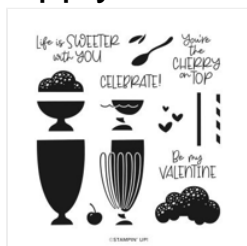

Share a Milkshake Diagonal Joy Fold Card #12

Tami White

tami@stampwithtami.com

www.stampwithtami.com

Supply List

[Share A Milkshake
Photopolymer
Stamp Set
\(English\) - 160394](#)

Price: \$19.00

[Share A Milkshake
Dies - 160395](#)