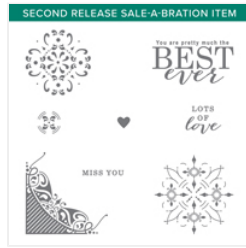

# Supply List

Ann Clemmer  
(530) 761-5090  
[ann@stamperdog.com](mailto:ann@stamperdog.com)  
[www.stamperdog.com](http://www.stamperdog.com)

[Tea Together Cling Stamp Set - 148779](#)

Price: \$22.00

[All Adorned Photopolymer Stamp Set - 149728](#)

Price: \$0.00

[Big Shot - 143263](#)

Price: \$110.00

[Tea Time Dies - 149697](#)

Price: \$21.00

[Subtle Dynamic Textured Impressions Embossing Folder - 143706](#)

Price: \$10.00

[Stitched Shapes Dies - 145372](#)