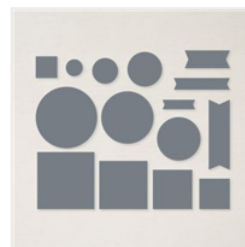

[Stylish Shapes
Dies - 159183](#)

Price: $30.00