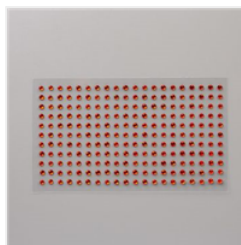

Price: £10.25

[Whisper White A4
Thick Cardstock -
140490](#)

Price: £7.75

[Night Of Navy
Classic Stampin'
Pad - 147110](#)

Price: £10.25

[Old Olive Classic
Stampin' Pad -
147090](#)

Price: £10.25

[Real Red Classic
Stampin' Pad -
147084](#)

Price: £10.25

[Triple Banner
Punch - 138292](#)

Price: £21.00

[Red Rhinestone
Basic Jewels -
146924](#)

Price: £6.75

[Whisper White C6
Envelopes -
106588](#)

Price: £7.00