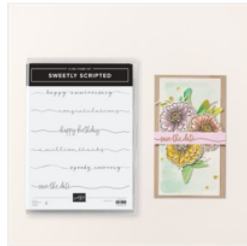

Textured Floral Wildly Flowering dSP

Supply List

Rachel Brumley
(479) 6443318

rachel@stampwithrachel.com
<http://www.stampwithrachel.com>

[Textured Floral Photopolymer Stamp Set \(English\) - 161229](#)

Price: \$24.00

[Sweetly Scripted Cling Stamp Set \(English\) - 163600](#)

Price: \$24.00

[Basic White 8-1/2" X 11" Cardstock - 159276](#)

Price: \$13.00

[Basic White 8-1/2" X 11" Thick Cardstock - 159229](#)

Price: \$17.00