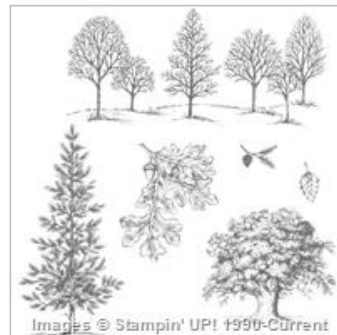

Images © Stampin' UP! 1990-Current

Shimmery White A4
Cardstock

121717

\$14.00

Images © Stampin' UP! 1990-Current

Wood Textures
Designer Series
Paper Stack

144177

\$17.50

Images © Stampin' UP! 1990-Current

Lovely As A Tree
Clear-Mount Stamp
Set

127793

\$39.00

Images © Stampin' UP! 1990-Current

Label Me Pretty
Clear-Mount Stamp
Set

143861

\$30.00