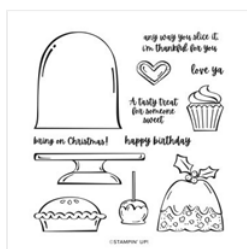

Supply List

Debbie Chronister
916-420-0562
stampdebcin@comcast.net
stampwithdeb.com

[Sweets & Treats
Photopolymer
Stamp Set -
156561](#)

Price: \$17.00

[Measure Of Love
Photopolymer
Stamp Set
\(English\) - 154997](#)