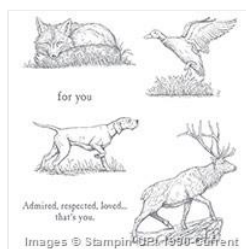

[The Wilderness Awaits Clear-Mount Stamp Set - 139365](#)

Price: $31.00