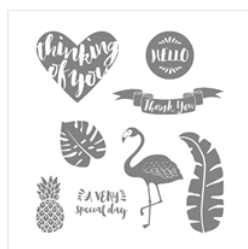

Supply List

Teresa Buchholz

(919)417-7715

teresa@stampfabulous.com

teresa@stampfabulous.com

[Pop Of Paradise
Clear-Mount
Stamp Set -
141581](#)

Price: \$19.00

[Watercolor Wash
Wood-Mount
Background Stamp
Set - 138704](#)

Price: \$20.00

[Wild About
Flowers
Photopolymer
Stamp Set -
138728](#)

Price: \$21.00

[Botanical Builder
Framelits Dies -
140625](#)

Price: \$33.00

[2016-2018 In Color
Enamel Shapes -
141410](#)

Price: \$9.00