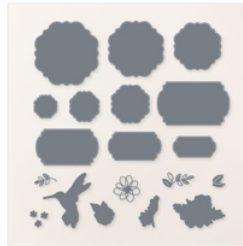

## Supply List

Polly Libby  
919-357-3781

[libbyscraftstudio@gmail.com](mailto:libbyscraftstudio@gmail.com)  
<https://libbyscraftstudio.blogspot.com/>

[Thoughtful Expressions Bundle \(English\) - 162822](#)

Price: \$55.75

[Thoughtful Expressions Cling Stamp Set \(English\) - 162815](#)

Price: \$25.00

[Thoughtful Expressions Dies - 162821](#)

Price: \$37.00

[Everyday Details Dies - 162864](#)

Price: \$34.00

[Forever Love 12" X 12" \(30.5 X 30.5 Cm\) Specialty Designer Series Paper - 162573](#)