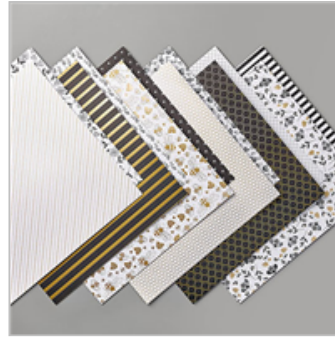

Supply List

Cheryl Hamilton

(808) 283-1643

cheryl@createwithcheryl.me

www.createwithcheryl.me

Real Red 8-1/2" X 11"

Cardstock

102482

$8.75

Whisper White 8-1/2"

X 11" Cardstock

100730

$9.75

Golden Honey

Specialty Designer

Series Paper

152311

$0.00