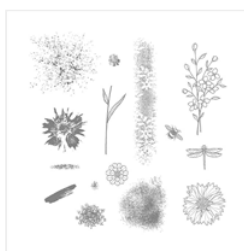

Supply List

Jennifer Gregorsky
jennifer@gregorsky.com
jennygpc.blogspot.com

[Picture Perfect
Photopolymer
Stamp Set -
140520](#)

Price: \$27.00

[Layering Love
Clear-Mount
Stamp Set -
141965](#)

Price: \$16.00

[Touches Of
Texture Clear-
Mount Stamp Set -
143251](#)

Price: \$33.00

[Serene Scenery
Designer Series
Paper Stack -
141642](#)

Price: \$10.00

[Melon Mambo 8-
1/2" X 11"
Cardstock -
115320](#)

Price: \$14.00

[Whisper White 8-
1/2" X 11"
Cardstock -
100730](#)

Price: \$9.75

[Peekaboo Peach
8-1/2" X 11"
Cardstock -
141417](#)

Price: \$8.00

[Melon Mambo
Classic Stampin'
Pad - 126948](#)

Price: \$6.50

[Basic Black
Archival Stampin'
Pad - 140931](#)