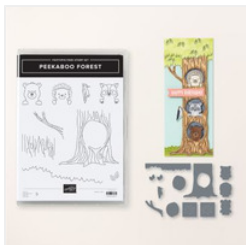

Triple Balcony Fold Card Instructions

Patti Dolan

patti@pspapercrafts.com

www.pspapercrafts.com

Supply List

[Cheers & Sips Bundle \(English\) - 165594](#)

Price: \$41.25

[Celebratory Sips 12" X 12" \(30.5 X 30.5 Cm\) Designer Series Paper - 165586](#)

Price: \$12.50

[Secret Sea 8-1/2" X 11" Cardstock - 165624](#)

Price: \$14.00

[Basic White 8-1/2" X 11" Cardstock - 166780](#)

Price: \$14.00

[Strawberry Slush & Pretty In Pink Gems - 165615](#)

Price: \$8.50

[Peekaboo Forest Bundle - 165391](#)

Price: \$45.00

[The Right Words Cling Stamp Set \(English\) - 165316](#)

Price: \$26.00

[Nests Of Winter 12" X 12" \(30.5 X 30.5 Cm\) Designer Series Paper - 164183](#)