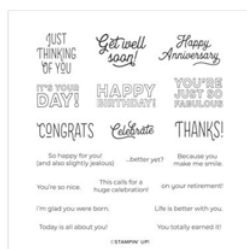

Supply List

Patti Dolan

patti@pspapercrafts.com

www.pspapercrafts.com

[Basket Of Blooms
Photopolymer
Stamp Set -
153305](#)

Price: \$17.00

[Many Mates Cling
Stamp Set \(En\) -
152633](#)

Price: \$23.00