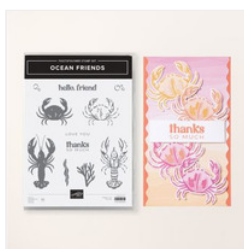

Supply List

Place Order
mo.rootes@polesapart.org

[Pretty Petals
Photopolymer
Stamp Set -
164866](#)

Price: £17.00

[Pretty Petals Dies -
164868](#)

Price: £24.00

[Ocean Friends
Photopolymer
Stamp Set
\(English\) - 164685](#)

Price: £23.00

[Nested Essentials
Dies - 161597](#)

Price: £32.00

[Basic White A4
Cardstock -
159228](#)

Price: £13.00

[Crumb Cake A4
Cardstock -
121685](#)

Price: £14.00

[Gorgeous Grape
A4 Cardstock -
147011](#)