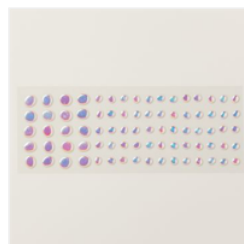

[Night Of Navy Classic Stampin' Pad - 147110](#)

Price: \$11.00

[By The Bay 6" X 6" \(15.2 X 15.2 Cm\) Specialty Designer Series Paper - 160434](#)

Price: \$15.00

[Silver Foil 12" X 12" \(30.5 X 30.5 Cm\) Specialty Pack - 156457](#)

Price: \$10.00

[Gold Foil Sheets - 132622](#)

Price: \$5.00

[Basic White 8-1/2" X 11" Cardstock - 159276](#)

Price: \$13.00

[Mint Macaron 8-1/2" X 11" Cardstock - 138337](#)

Price: \$9.25

[Sahara Sand 8-1/2" X 11" Cardstock - 121043](#)

Price: \$9.25

[Night Of Navy 8-1/2" X 11" Cardstock - 100867](#)

Price: \$14.00

[Flat Adhesive-Backed Pearls - 160449](#)

Price: \$9.00

[Faux Sea Glass Shapes - 158139](#)

Price: \$8.00

Angled Gatefold Card Set [By the Bay Series]