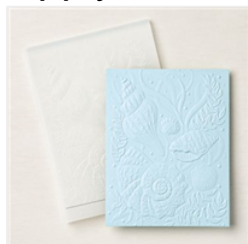

Angled Gatefold Card Set [By the Bay Series]

Supply List

Tami White

tami@stampwithtami.com

www.stampwithtami.com

[Seashells 3D
Embossing Folder
- 154309](#)

Price: $9.00