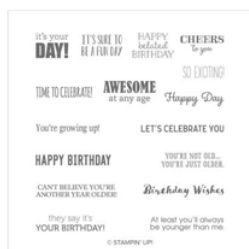

Supply List

Place Order
tygressden@gmail.com

Itty Bitty Birthdays
Cling Stamp Set -
148618

Price: \$23.00

Ornate Garden
Specialty Designer
Series Paper -
152488

Sale: \$6.00
Price: \$15.00

Bumblebee 8-1/2"
X 11" Cardstock -
153077

Price: \$8.75

Early Espresso 8-
1/2" X 11"
Cardstock -
119686

Price: \$8.75

Whisper White 8-
1/2" X 11"
Cardstock -
100730

Price: \$9.75

Early Espresso
Classic Stampin'
Pad - 147114

Price: \$7.50

Bumblebee
2020-2022 In
Color Ribbon -
153622