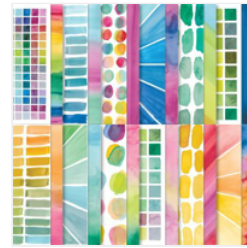

Price: \$29.00

[Simply Said Mix & Match Photopolymer Stamp Set \(English\) - 163756](#)

Price: \$17.00

[Full Of Life 6" X 6" \(15.2 X 15.2 Cm\) Designer Series Paper - 163357](#)

Price: \$12.50

[Balmy Blue 8-1/2" X 11" Cardstock - 146982](#)