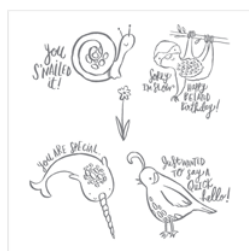

Supply List

Place Order
susanitell@gmail.com

[Quirky Critters
Clear-Mount
Stamp Set -
144761](#)

Price: \$17.00

[Quirky Critters
Wood-Mount
Stamp Set -
143697](#)

Price: \$23.00

[Coffee Break
Designer Series
Paper - 144155](#)

Price: \$11.00

[Crumb Cake 3/8"
Classic Weave
Ribbon - 144162](#)

Price: \$7.00

[Whisper White 8-
1/2" X 11" Thick
Cardstock -
140272](#)

Price: \$8.25

[Stampin' Trimmer -
126889](#)

Price: \$30.00

[Stitched Shapes
Dies - 145372](#)