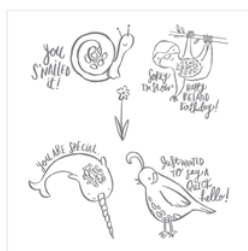

Supply List

Place Order
susanitell@gmail.com

[Quirky Critters
Clear-Mount
Stamp Set -
144761](#)

Price: \$17.00

[Quirky Critters
Wood-Mount
Stamp Set -
143697](#)

Price: \$23.00

[Coffee Break
Designer Series
Paper - 144155](#)

Price: \$11.00

[Crumb Cake 3/8"
Classic Weave
Ribbon - 144162](#)

Price: \$7.00

[Whisper White 8-
1/2" X 11" Thick
Cardstock -
140272](#)

Price: \$8.25

[Stampin' Trimmer -
126889](#)

Price: \$30.00

[Stitched Shapes
Dies - 145372](#)