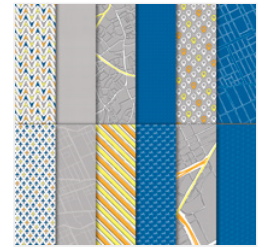

Price: \$11.00

[Under The
Mistletoe Designer
Series Paper -
146921](#)

Price: \$11.00

[Animal Expedition
Designer Series
Paper - 146902](#)

Price: \$11.00

[Best Route
Designer Series
Paper - 146897](#)

Price: \$11.00

[Petal Promenade
Designer Series
Paper - 146913](#)

Price: \$11.00

[Tranquil Textures
Designer Series
Paper - 146331](#)

Price: \$11.00

[Garden
Impressions 6" X
6" \(15.2 X 15.2
Cm\) Designer
Series Paper -
146289](#)