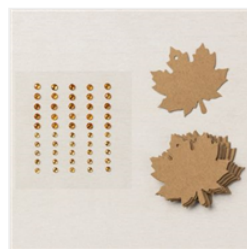

Supply List

Kim Quade
4026177955

kimgskards@gmail.com
www.kimplayswithpaper.com

[Season Of Chic Bundle \(English\) - 158816](#)

Price: \$57.50

[Biggest Wish Photopolymer Stamp Set \(English\) - 155052](#)

Price: \$17.00

[Gingham Cottage 12" X 12" \(30.5 X 30.5 Cm\) Designer Series Paper - 159651](#)

Price: \$30.00

[Leaf Label & Amber Gem Combo Pack - 159969](#)

Price: \$8.00

[Tuxedo Black Memento Ink Pad - 132708](#)

Price: \$8.00