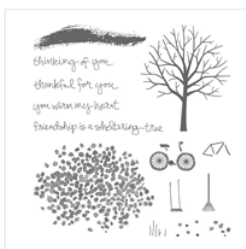

[Sheltering Tree Photopolymer Stamp Set - 137163](#)

Price: $32.00