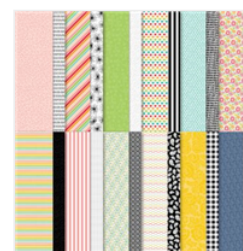

[Give It A Whirl  
Dies - 154336](#)

Price: \$39.00

[Layering Circles  
Dies - 151770](#)

Price: \$35.00

[Handsomely  
Suited Cling Stamp  
Set - 154444](#)

Price: \$21.00

[Pattern Party 12" X  
12" \(30.5 X 30.5  
Cm\) Host Designer  
Series Paper -  
155426](#)

Price: \$18.00

[Basic Black 8-1/2"  
X 11" Cardstock -  
121045](#)

Price: \$14.00

[Tuxedo Black  
Memento Ink Pad -  
132708](#)

Price: \$8.00

[Real Red 8-1/2" X  
11" Cardstock -  
102482](#)

Price: \$14.00