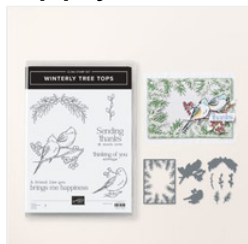

Stampin' Up! Nests of Winter DSP Card

Mary Fish

maryfish@stampinpretty.com

<http://stampinpretty.com>

Supply List

[Wintery Tree Tops Bundle \(English\) - 164066](#)

Price: \$55.75

[Wintery Tree Tops Cling Stamp Set \(English\) - 164184](#)

Price: \$26.00

[Wintery Tree Tops Dies - 164065](#)

Price: \$36.00

[Greetings Of The Season Dies - 164112](#)

Price: \$32.00

[Nests Of Winter 12" X 12" \(30.5 X 30.5 Cm\) Designer Series Paper - 164183](#)