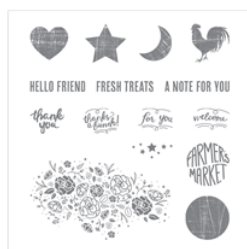

Supply List

Place Order
liz.vuille@artlover.com

[Wood Words
Clear-Mount
Stamp Set -
143928](#)

Price: £20.00

[Wood Words
Wood-Mount
Stamp Set -
143925](#)

Price: £28.00

[1-1/4" \(3.2 Cm\)
Circle Punch -
119861](#)

Price: £15.00

[1" \(2.5 Cm\) Circle
Punch - 119868](#)

Price: £12.00

[Fresh Florals
Designer Series
Paper Stack -
144131](#)

Price: £20.00

[Soft Sky Classic
Stampin' Pad -
131181](#)

Price: £6.00

[Night Of Navy
Classic Stampin'
Pad - 126970](#)