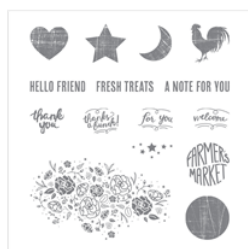

Supply List

Place Order
liz.vuille@artlover.com

[Wood Words
Clear-Mount
Stamp Set -
143928](#)

Price: £20.00

[Wood Words
Wood-Mount
Stamp Set -
143925](#)

Price: £28.00

[1-1/4" \(3.2 Cm\)
Circle Punch -
119861](#)

Price: £15.00

[1" \(2.5 Cm\) Circle
Punch - 119868](#)

Price: £12.00

[Fresh Florals
Designer Series
Paper Stack -
144131](#)

Price: £20.00

[Soft Sky Classic
Stampin' Pad -
131181](#)

Price: £6.00

[Night Of Navy
Classic Stampin'
Pad - 126970](#)