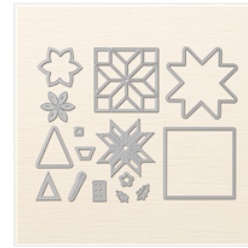

Supply List

Mary Bush

stampwithmarybush@yahoo.com
www.stampinthesand.stampinup.net

[Christmas Quilt
Photopolymer
Bundle* - 146026](#)

Price: \$45.75

[Quilt Top Textured
Impressions
Embossing Folder
- 144687](#)

Price: \$8.50

[Christmas Quilt
Photopolymer
Stamp Set* -
144793](#)

Price: \$21.00

[Quilt Builder
Framelits Dies -
144673](#)

Price: \$30.00

[Quilted Christmas
6 \(15.2 X 15.2 Cm\)
Designer Series
Paper - 144617](#)