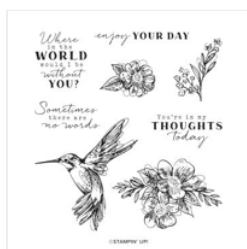

Supply List

Peggy Noe

peggy@prettypapercards.com

<http://prettypapercards.com>

[Thoughtful Expressions Cling Stamp Set \(English\) - 162815](#)

Price: \$25.00

[Pretty Peacock 8-1/2" X 11" Cardstock - 150880](#)