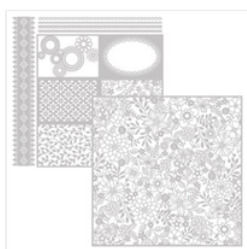

# Supply List

Tammy Fite

505.440.4936

[stampwithtammy@gmail.com](mailto:stampwithtammy@gmail.com)

<http://tammyfite.stampinup.net>

Enjoy Life  
Photopolymer  
Stamp Set -  
148190

Price: \$25.00

Delightfully  
Detailed Laser-Cut  
Specialty Paper -  
146907

Price: \$14.00

Delightfully  
Detailed Note  
Cards & Envelopes  
- 146911

Price: \$9.50

Fresh Fig 1/8"  
Sheer Ribbon -  
144174

Price: \$6.00

Rhinestone Basic  
Jewels - 144220

Price: \$6.00

Layering Squares  
Dies - 141708