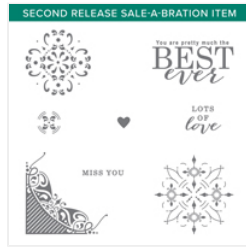

[All Adorned
Photopolymer
Stamp Set -
149728](#)

Price: $0.00