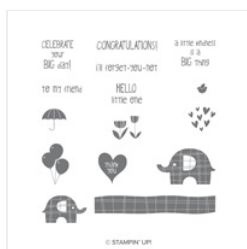

Supply List

Peggy Noe

peggy@prettypapercards.com

<http://prettypapercards.com>

[Little Elephant Cling-Mount Stamp Set - 151237](#)

Price: \$20.00

[Whisper White 8-1/2" X 11" Cardstock - 100730](#)

Price: \$9.75

[Balmy Blue 8-1/2" X 11" Cardstock - 146982](#)

Price: \$14.00

[Blueberry Bushel 8-1/2" X 11" Cardstock - 146968](#)

Price: \$14.00

[Come Sail Away Designer Series Paper - 149481](#)

Price: \$11.50

[Blueberry Bushel Classic Stampin' Pad - 147138](#)