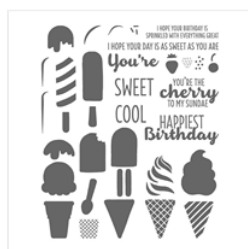

Supply List

Tiffany Horton-Allen

757-404-6806

creativemeasures@cox.net

<http://creativemeasuresbytiffany.blogspot.com/>

[Cool Treats Photopolymer Stamp Set - 142982](#)

Price: \$27.00

[Tasty Treats Specialty Designer Series Paper - 142770](#)

Price: \$13.00

[Peekaboo Peach 8-1/2" X 11" Cardstock - 141417](#)

Price: \$8.00

[Whisper White 8-1/2" X 11" Cardstock - 100730](#)

Price: \$9.75

[Peekaboo Peach Classic Stampin' Pad - 141398](#)

Price: \$6.50