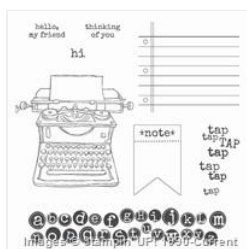

Supply List

Melva Peters

6045125124

stampinwithmelva@gmail.com

www.stampinwithmelva.com

[Tap Tap Tap Clear-Mount Stamp Set - 134204](#)

Price: \$23.00

[Typeset Specialty Designer Series Paper - 133704](#)