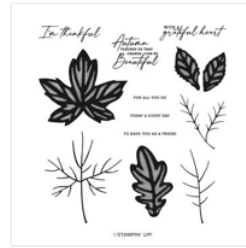

[All About Autumn 6" X 6" \(15.2 X 15.2 Cm\) Specialty Designer Series Paper - 162178](#)

Price: \$15.00

[Autumn Leaves Bundle \(English\) - 162186](#)

Price: \$55.75

[Autumn Leaves Dies - 162185](#)

Price: \$38.00

[Autumn Leaves Photopolymer Stamp Set \(English\) - 162179](#)

Price: \$24.00

[Copper & Natural Ribbon Combo Pack - 162192](#)

Price: \$9.50

[Adhesive-Backed Speckled Dots - 162191](#)

Price: \$8.00

[Very Best Occasions Cling Stamp Set \(English\) - 159871](#)